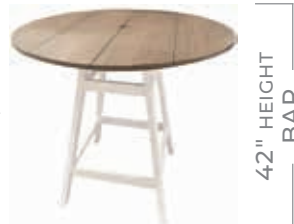

42" HEIGHT
BAR

TOP: Recycled Polymer

TOP COLORS: Full details on page 149