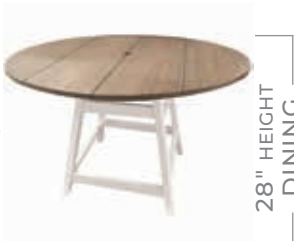

TOP: Aluminum BASE: Aluminum 18 Series BASE FINISH: Standard texture

TOP & BASE COLORS: Full details on page 147

POLY TOP TABLES

LEXINGTON TOP

POLY TOP TABLES

LEXINGTON TOP
MGP 05 SERIES BASE

- KD3605LXU 36" ROUND w/ Umbrella Hole*
- KD4005SLXU 40" SQUARE w/ Umbrella Hole*
- KD4205LXU 42" ROUND w/ Umbrella Hole*
- KD4805LXU 48" ROUND w/ Umbrella Hole*