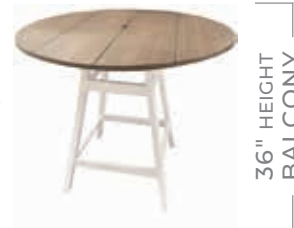

36" HEIGHT
BALCONY

- KD3605BLXU 36" ROUND w/ Umbrella Hole*
- KD4005BSLXU 40" SQUARE w/ Umbrella Hole*
- KD4205BLXU 42" ROUND w/ Umbrella Hole*
- KD4805BLXU 48" ROUND w/ Umbrella Hole*