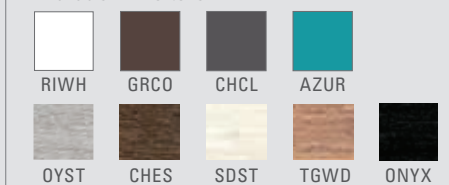

FRAME COLORS: Full details on page 149
Available in Two-tone

KINGSTON DINING BENCH

W4499-48
48" DINING BENCH
48"W 16"D 17"H
SEAT: 17"H

W4499-60
60" DINING BENCH
60"W 16"D 17"H
SEAT: 17"H

FRAME: Marine Grade Polymer

SLAT COLORS: Full details on page 149
Available in Two-tone

BERMUDA DINING

MARINE GRADE POLYMER

BERMUDA DINING

W7850
DINING CHAIR
20"W 17"D 34"H
SEAT: 18"

W7854
ARMLESS DINING CHAIR
20"W 17"D 34"H
SEAT: 18"