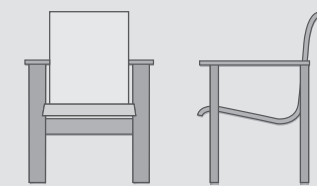

FRAME: Marine Grade Polymer

FRAME COLORS: Full details on page 149
Available in Two-tone

ARM DESIGN:

SLINGS: See page 152
Available in Padded Slings

FRONT VIEW

SIDE VIEW

Items flagged with this icon are not warranted for commercial use.