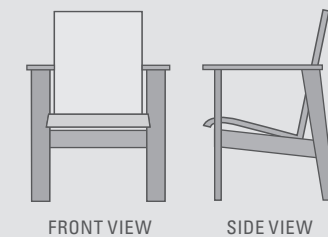

FRAME: Marine Grade Polymer

FRAME COLORS: Full details on page 149
Available in Two-tone

ARM DESIGN:

TWO PIECE SLING: See page 152
Available in Padded Sling

Items flagged with this icon are not warranted for commercial use.